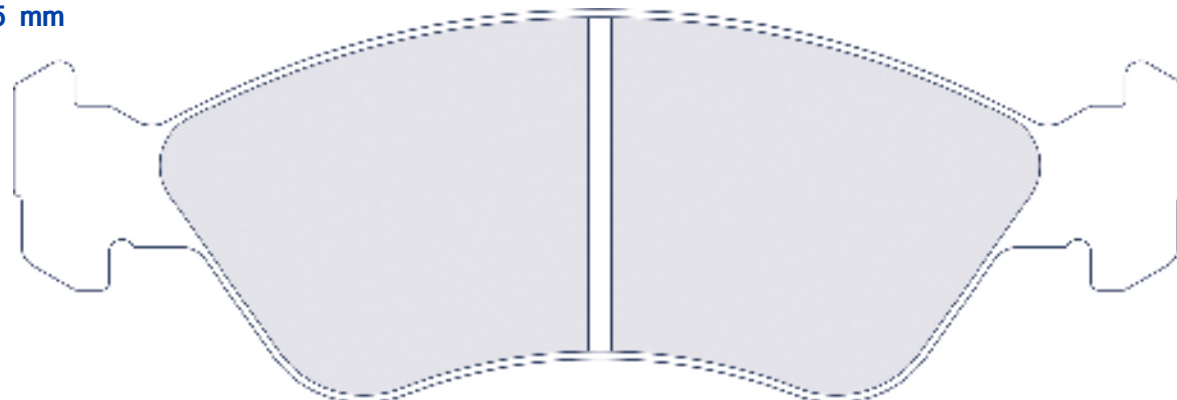

4035

MARCOS						
Mantra	2.0 Turbo	92		5004W50T20		4035 Lucas
Mantra	4.0	92		5004W50T20		4035 Lucas
Mantra	4.5	92		5004W50T20		4035 Lucas
Mantula	3.0	84	00	-		4035
Mantula	3.5	84	00	-		4035
Mantula	3.9	84	91	-		4035
Martina	2.0	91	94	-		4035
PANTHER						
Solo		89	93	4014T16,5		4035
TVR						
350	3.5	86	88	-		4035
390	3.9	86	89	-		4035
400	4.0	89	92	-		4035
420	4.2	86	89	-		4035
450	4.5	89	92	-		4035
Cerbera	3.9 16V	96		4016	ATE	4035 Lucas
Cerbera	4.0	99	03	-		4035 Lucas
Cerbera	4.2	96	03	-		4035 Lucas
Cerbera	4.5	01	02	-		4035 Lucas
Chimaera	4.0	93	94	-		4035
Chimaera	4.0	94	98	-		4035
Chimaera	4.3	93	94	-		4035
Chimaera	4.3	94	97	-		4035
Chimaera	4.5	97	04	-		4035
Chimaera	5.0	94	98	-		4035
Chimaera	5.0 16V	96	03	4016	ATE	4035 Lucas
Griffith	4.0	92		-		4035
Griffith	4.3	92		-		4035
Griffith	5.0 16V	93	02	4016	ATE	4035 Lucas
Griffith	5.0	93		5004W50T20	AP Racing	4035 Lucas
Sagaris	4.0	04	06	4199		4035 Lucas
T350	3.6	02	06	4199		4035 Lucas
T350	4.0	02	06	4199		4035 Lucas
T350	C	02	06	4199		4035 Lucas
Tamora	3.6	01	06	4199		4035 Lucas
Tuscan		89		-		4035
Tuscan	3.6	01		4199		4035
Tuscan	4.0	99	02	5004W50T17		4035
Tuscan	4.0	01		4199		4035
VOLKSWAGEN						
Golf (5)	R32	05	05	-		4035 Lucas

4036

RC5+ - RC6 - RC8 - RC8R

Dim. / Size

- → 155.1 mm
- I 52.3 mm
- H 17.5 mm

OPEL						
Astra	(F) 1.6 16V	94	98	4036	ATE / Brembo	4037 ATE
Astra	(F) 1.8 16V	91	98	4036	ATE / Brembo	4037 ATE
Astra	(F) 2.0 16V	88	98	4036	ATE / Brembo	4037 ATE / Teves
Calibra	2.0 16V (150CV)	90	94	4036	ATE	4037 ATE
Kadett	(E) 1.8 GT	85	91	4036	ATE	-
Kadett	(E) 2.0 16V	87	91	4036	ATE	4037 ATE
VAUXHALL						
Astra (1)	2.0 GTE 16V	88	91	4036	ATE	4037 ATE
Calibra	2.5 24V	89	97	4036	ATE	4037 ATE
Carlton	3.0 24V	89	90	4036	ATE	-
Cavalier	2.5 24V	93	96	4036	ATE	4037 ATE