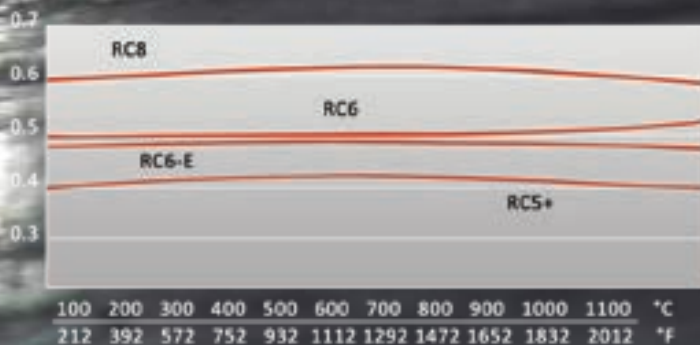

1 BRYAN BOUFFIER

RC6-E

Average friction coefficient

$$\mu = 0.46$$

New in 2008, the RC6 Endurance was designed to offer very low pad and disc wear rates without sacrificing friction levels. Need pads to last 6, 12 or even 24 hours? Look no further than the RC6E. The RC6E boasts the same easy bed-in and stable friction levels as all the other CL Brakes compounds.

RC8

Average friction coefficient

$$\mu = 0.60$$

Developed in 2006, the RC8 compound boasts CL Brakes' highest friction level and is used in top-level motor sports such as WRC, WTCC, NASCAR, ZA V8, AWD GrpN, etc. Extremely high friction levels allow shorter stopping distances and the flat torque curve provides excellent modulation to prevent wheel lockup. The RC8 was designed to be used only with other CL Brakes compounds.

RC8-R

Average friction coefficient

$$\mu = 0.60$$

Using the same friction material as our standard RC8-R, we have grooved the backing plate to reduce the contact area with the piston and provide a radiator effect. This patented shape was created to reduce heat transfer through the piston and into the brake fluid.

Friction of pads according to temperature

Thermal resistant components

Graphite, ceramic, iron, copper and bronze

Environmentally friendly

No lead, no asbestos and no nickel