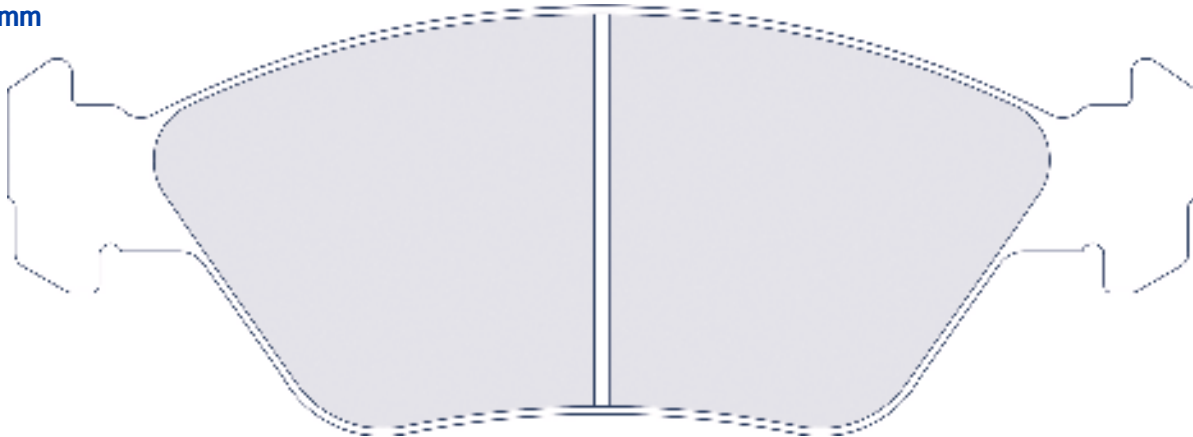

4025

Dim. / Size

- 157.3 mm
- I 56.9 mm
- H 20 mm

RC5+ - RC6 - RC6E - RC8R

BMW							
E24	635	88	89	4025	ATE	4140	ATE
E28	520i	81	88	4025	ATE	4140	ATE
E28	524	81	88	4025	ATE	4140	ATE
E28	525	81	88	4025	ATE	4140	ATE
E28	527	81	88	4025	ATE	4140	ATE
E28	528i	81	88	4025	ATE	4140	ATE
E28	535i	81	88	4025	ATE	4140	ATE
E28	535i M	81	88	4025	ATE	4140	ATE
E30	M3 1.8 16V	86	93	4025	ATE	-	
E30	M3 2.3	86	92	4025	ATE	4032T15	ATE
E30	M3 2.3 16V	86	93	4025	ATE	-	
E30	M3 2.5 16V	86	92	4025	ATE	4032T15	ATE
E30	M3 Evo I	86	92	4025	ATE	-	
E30	M3 Evo II	86	92	4025	ATE	-	
FERRARI							
205	GTB 2.0 Turbo	82	88	4025	ATE	4016	ATE
205	GTS 2.0 16V	82	88	4025	ATE	4016	ATE
208	GTB 2.0	75	85	4025	ATE	4016	ATE
208	GTB Turbo	82	89	4025	ATE	4016	ATE
208	GTB	73	76	4025	ATE	-	
208	GTS 2.0 16V	75	85	4025	ATE	4016	ATE
208	GTS	73	76	4025	ATE	-	
208	GTS 16V	82	89	4025	ATE	4016	ATE