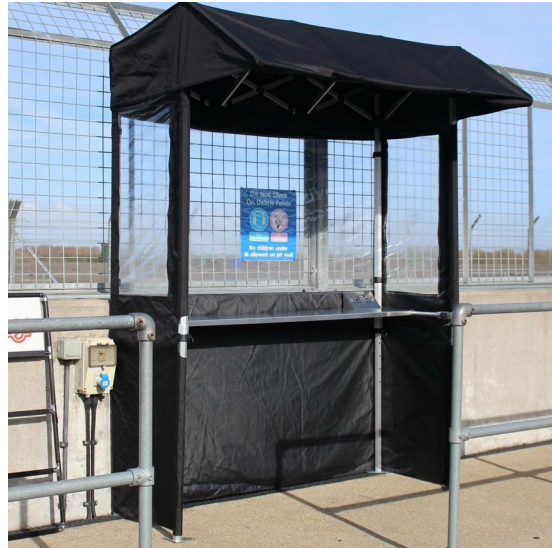

Easy up Style – Pit perch

www.bicknellmotorsport.co.uk Contact:- 07905 224246

Easy up Style Perch

The Easy up style Pit perch is of a concertina open back design using light weight fabric and is suited to the enthusiast racer. There is no shelf or floor supplied with this perch. This pit perch is available in Black only.

Optional Extras

- Storage Bag with wheels

Key Features

- Small foot print will fit most pit walls.
- No tools required, 10 minutes to erect.
- Packs down to a relatively small size.

Dimensions

Erected	1800 w x 2350 h x 1170 d
Foot Print	1800 w x 640 d
Packed down	1550 x 370 x 260